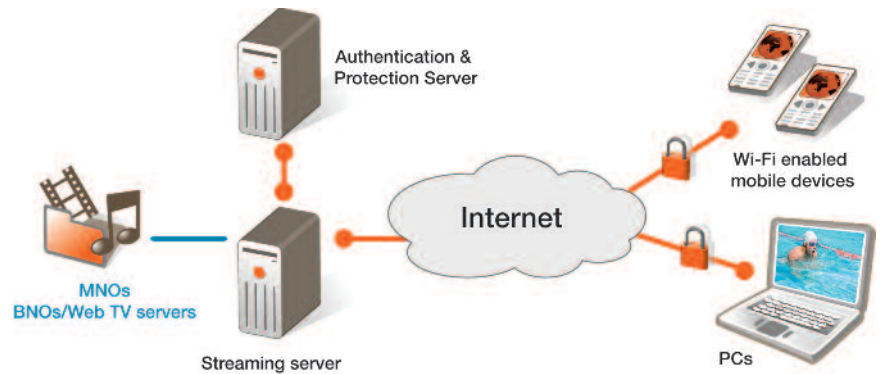

■ Cost-efficient, tailored secure solutions

For PCs: Gemalto's solution fits all desktops, laptops and notebooks. Smart devices like Smart Dongles, 3G USB keys and SIM in 3G laptop provide strong authentication and service protection when required. They integrate a customized *Launch Pad* that allows easy user navigation and support service providers' marketing campaigns.

For Wi-Fi enabled terminals:

Gemalto has a portfolio of solutions for all mobiles, with a range of smart applications and products. When based on One Time Password

With its extensive expertise in secure solutions for PCs, handsets and unconnected devices, Gemalto offers tailor-made services for Internet TV.

technology they ensure strong user authentication and a high level of security to protect TV services.

■ Anywhere, any screen

TV programs can be securely accessed over the Internet on any PC and Wi-Fi enabled terminals through a range of high-security TV devices, providing the maximum level of mobility and portability to your customers.

■ Easy mass market deployment

In order to benefit from an easy and secure TV experience, subscribers simply plug the Gemalto dongle into a PC to access their TV services. On mobiles, the authentication can be made automatically without the users' involvement.

> Internet TV – PC & Mobile